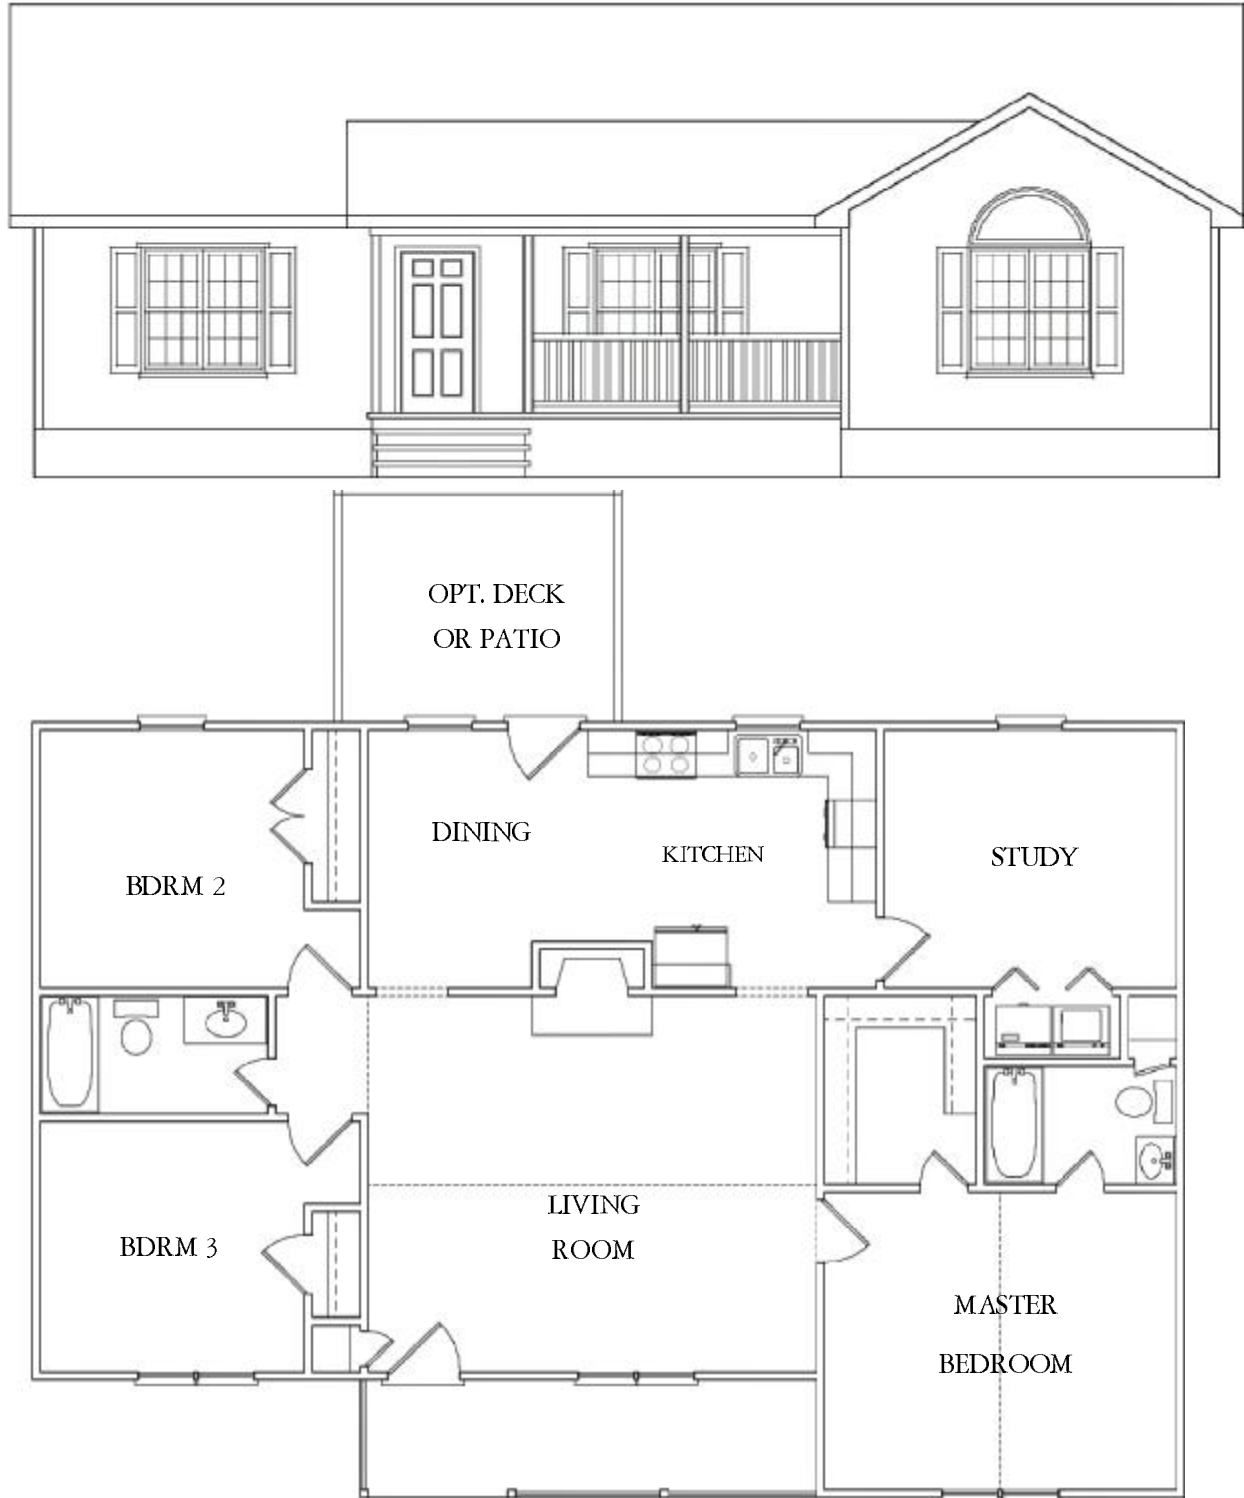

The Ernie

1421 sq. ft.

FLOOR PLAN

The Ernie - Two Car Garage Option

1421 sq. ft.

FLOOR PLAN