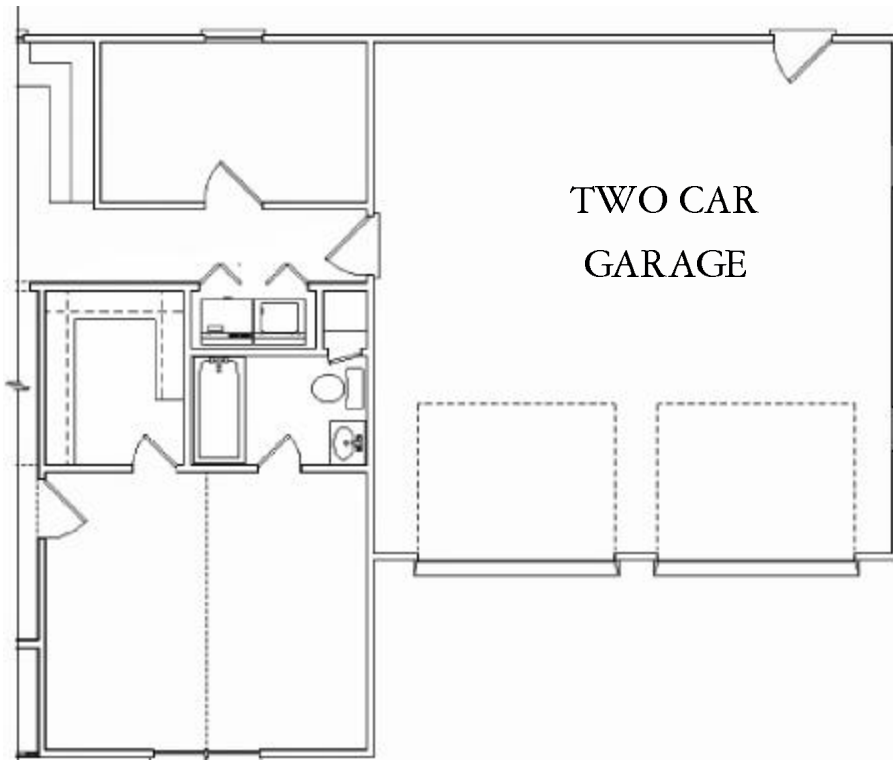

The Ernie

1421 sq. ft.

FLOOR PLAN

The Ernie - Two Car Garage Option

1421 sq. ft.

FLOOR PLAN