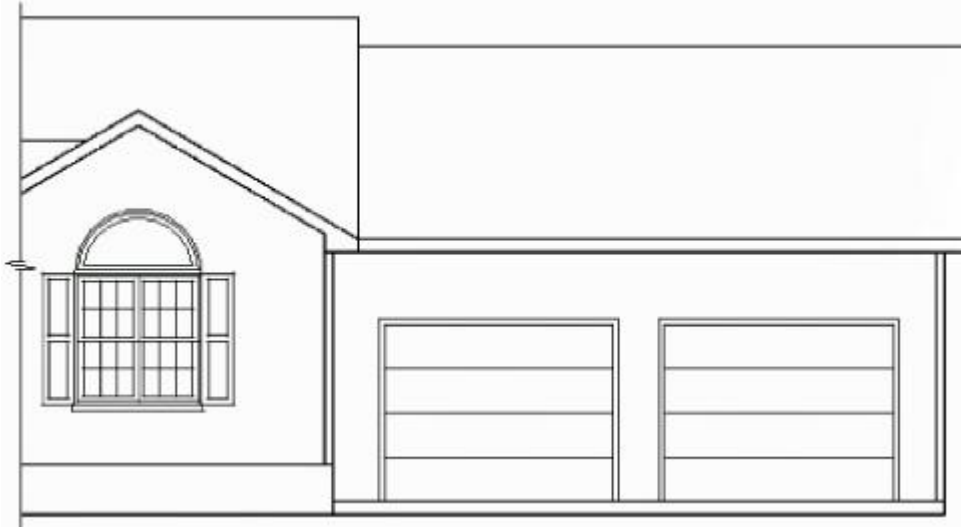

The Ernie

1421 sq. ft.

FLOOR PLAN

The Ernie - Two Car Garage Option

1421 sq. ft.

FLOOR PLAN